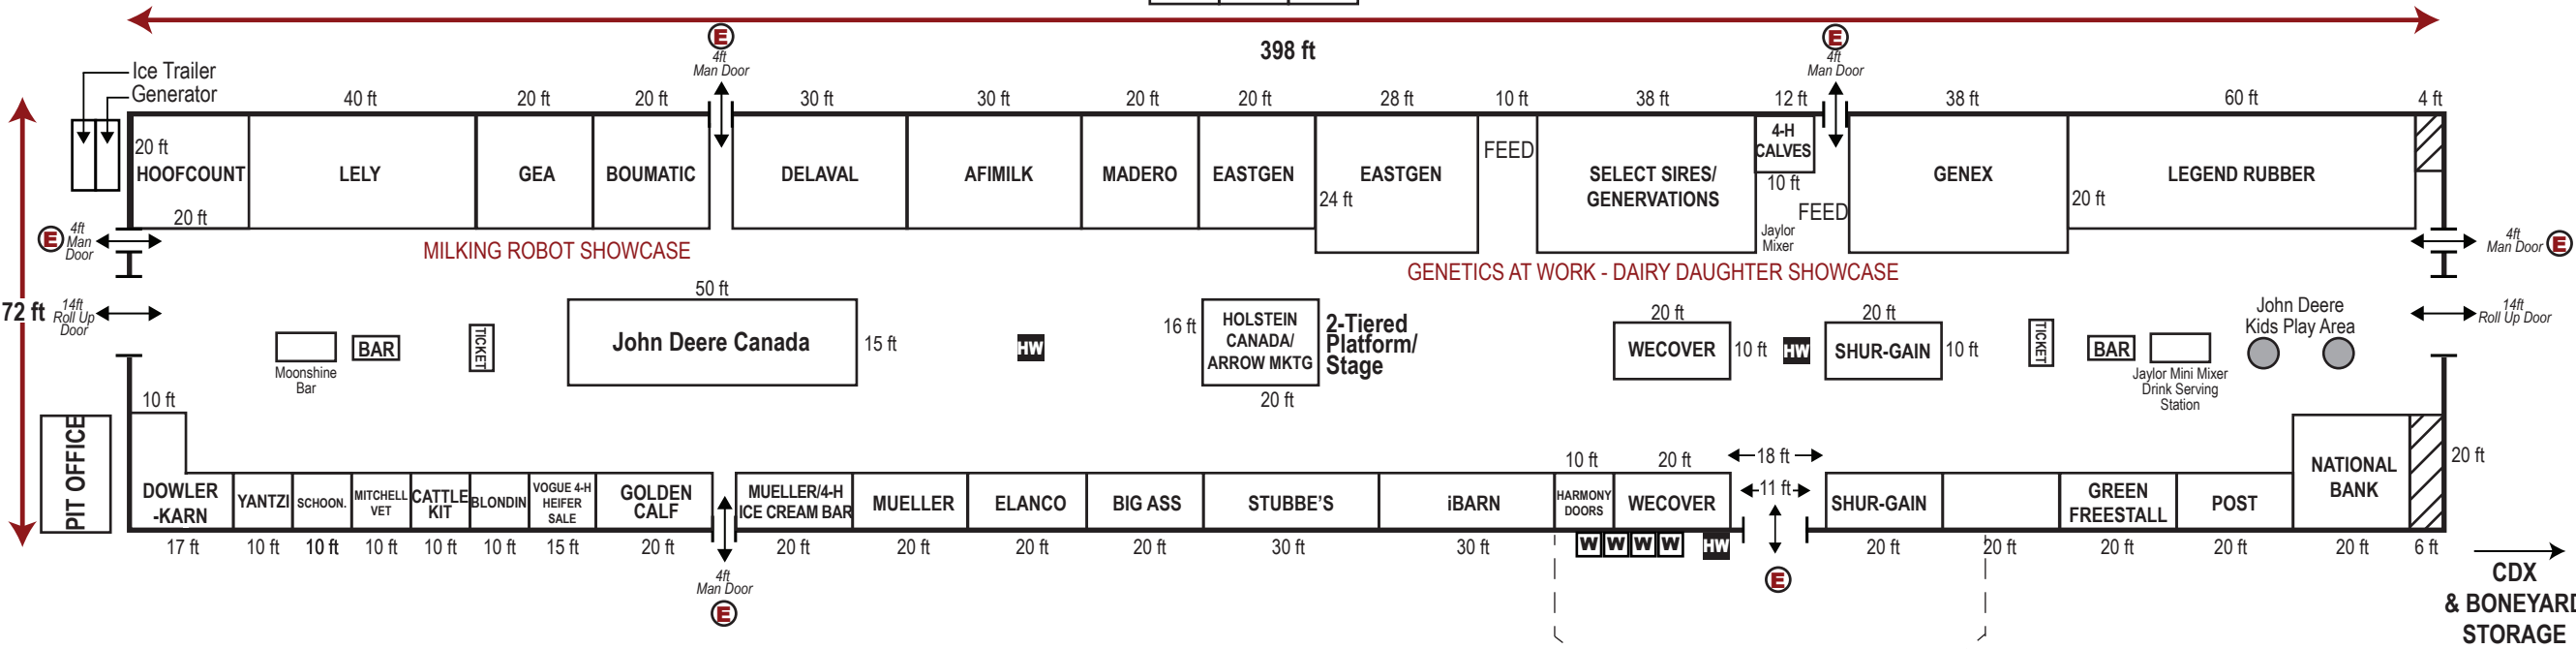

APRIL 3-4, 2019
YOUR Canadian Dairy Showcase!
STRATFORD ROTARY COMPLEX, STRATFORD ON, CANADA

WE COVER COW COLISEUM

Proudly presented by

JOHN DEERE

a Nutreco company

(E) EMERGENCY EXIT
 (push bar fire exit door, illuminated Exit sign & fire extinguisher)