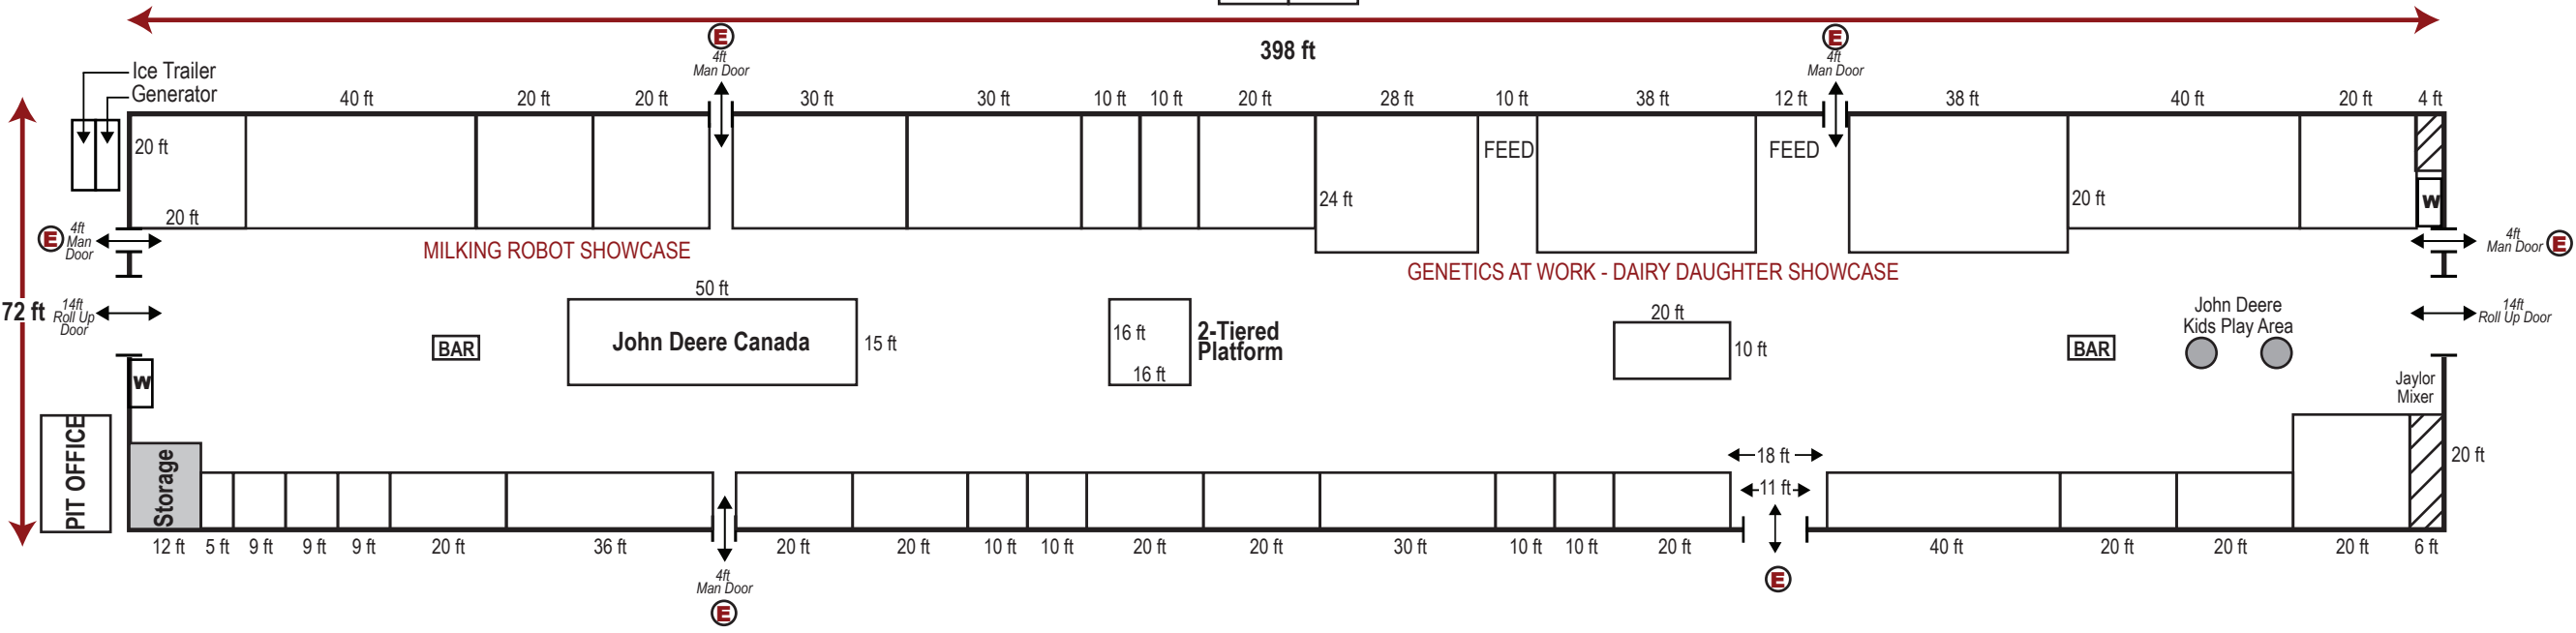

APRIL 4-5, 2018
YOUR Canadian Dairy Showcase!
STRATFORD ROTARY COMPLEX, STRATFORD ON, CANADA

WE COVER COW COLISEUM

Proudly presented by

JOHN DEERE

a Nutreco company

MANURE
GARBAGE

E EMERGENCY EXIT
(push bar fire exit door,
illuminated Exit sign &
fire extinguisher)